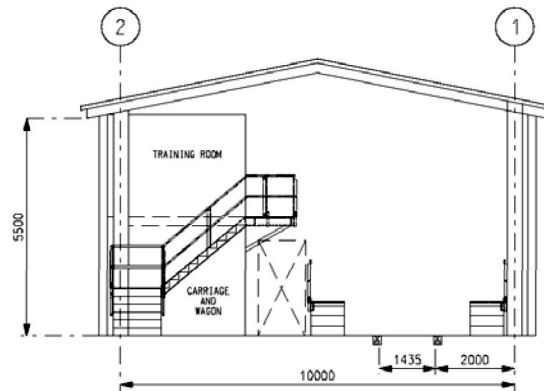

FINAL PLAN VIEW SHOWING CARRIAGE LOCATIONS

**CHINNOR MECHANICAL AND CARRIAGE
& WAGON MAINTENANCE SHED
CONCEPTUAL DESIGN
15th JUNE 2010**

MEZZANINE FLOOR

SOUTH EAST END VIEW

SECTION A-A

NORTH WEST END VIEW