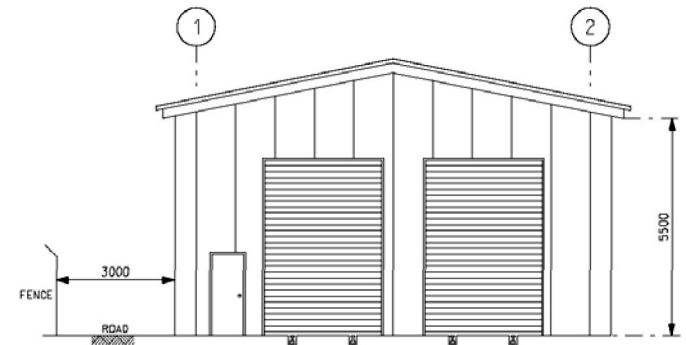

FINAL PLAN VIEW SHOWING CARRIAGE LOCATIONS

**CHINNOR MECHANICAL AND CARRIAGE
& WAGON MAINTENANCE SHED
CONCEPTUAL DESIGN
15th JUNE 2010**

MEZZANINE FLOOR

SOUTH EAST END VIEW

SECTION A-A

NORTH WEST END VIEW