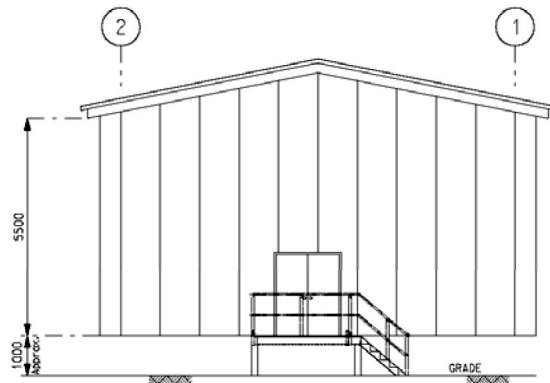

FINAL PLAN VIEW SHOWING CARRIAGE LOCATIONS

**CHINNOR MECHANICAL AND CARRIAGE
& WAGON MAINTENANCE SHED
CONCEPTUAL DESIGN
15th JUNE 2010**

MEZZANINE FLOOR

SOUTH EAST END VIEW

SECTION A-A

NORTH WEST END VIEW